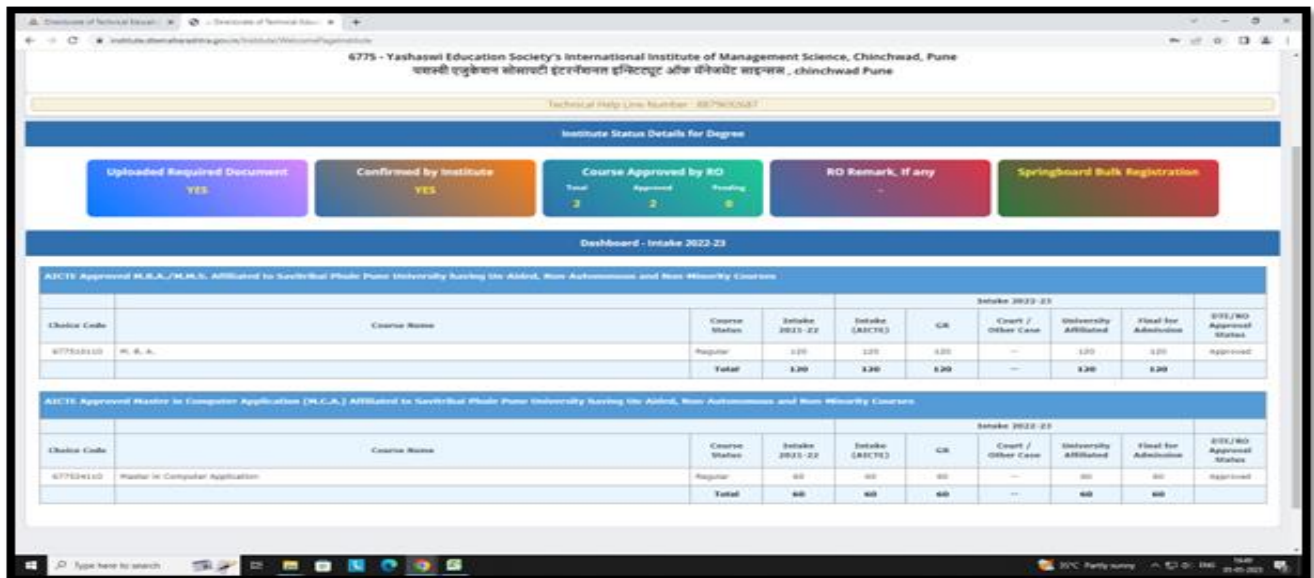

CET CELL

Online Registration For MAH-MBA/MMS-CET

Student Login Page DTE Website

Dashboard Intake

6775 - Yashaswi Education Society's International Institute of Management Science, Chinchwad, Pune
 यशस्वी एज्युकेशन सोसायटी इन्टरनॅशनल इन्स्टिट्यूट ऑफ मॅनेज्मेंट सायन्स , chinchwad Pune

Technical Help Line Number - 8879630457

Institute Status Details for Degree

Uploaded Required Document: YES
 Confirmed by Institute: YES
 Course Approved by RO: Total: 2, Approved: 2, Pending: 0
 RO Remark, if any: -
 Springboard Bulk Registration