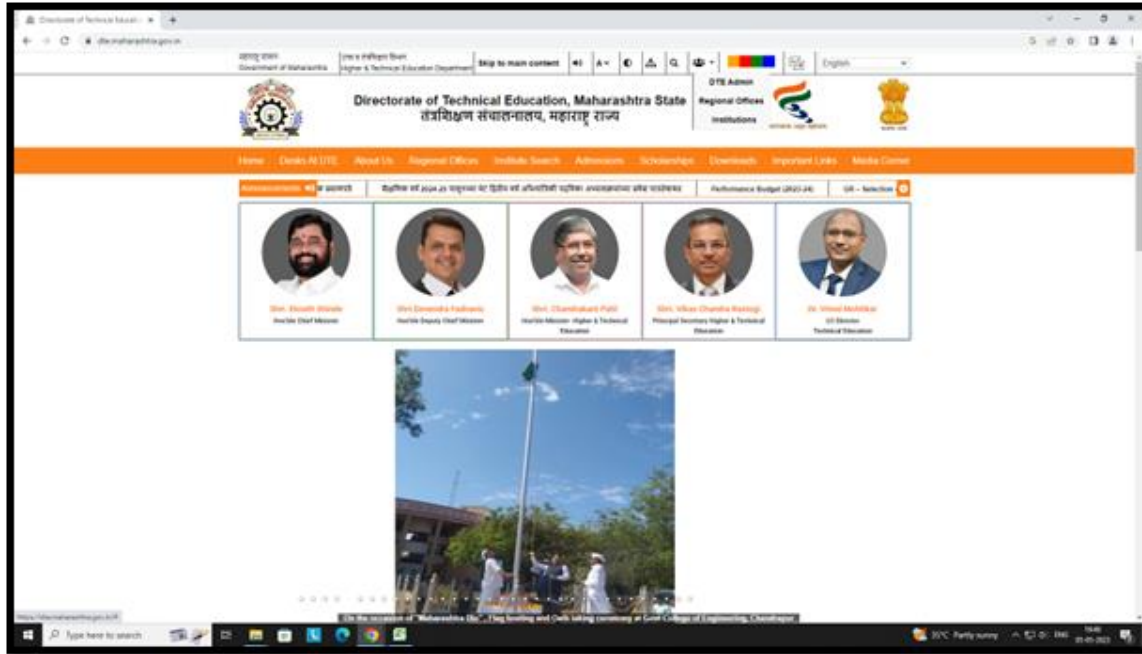

DTE (CET CELL)

State Common Entrance Test Cell, Government of Maharashtra Online Registration For MAH-MBA/MMS-CET

Student Login page DTE Website

6775 - Yashaswi Education Society's International Institute of Management Science, Chinchwad, Pune
 यशस्वी एज्युकेशन सोसायटी इंटरनॅशनल इन्स्टिट्यूट ऑफ मॅनेजमेंट सायन्स , chinchwad Pune