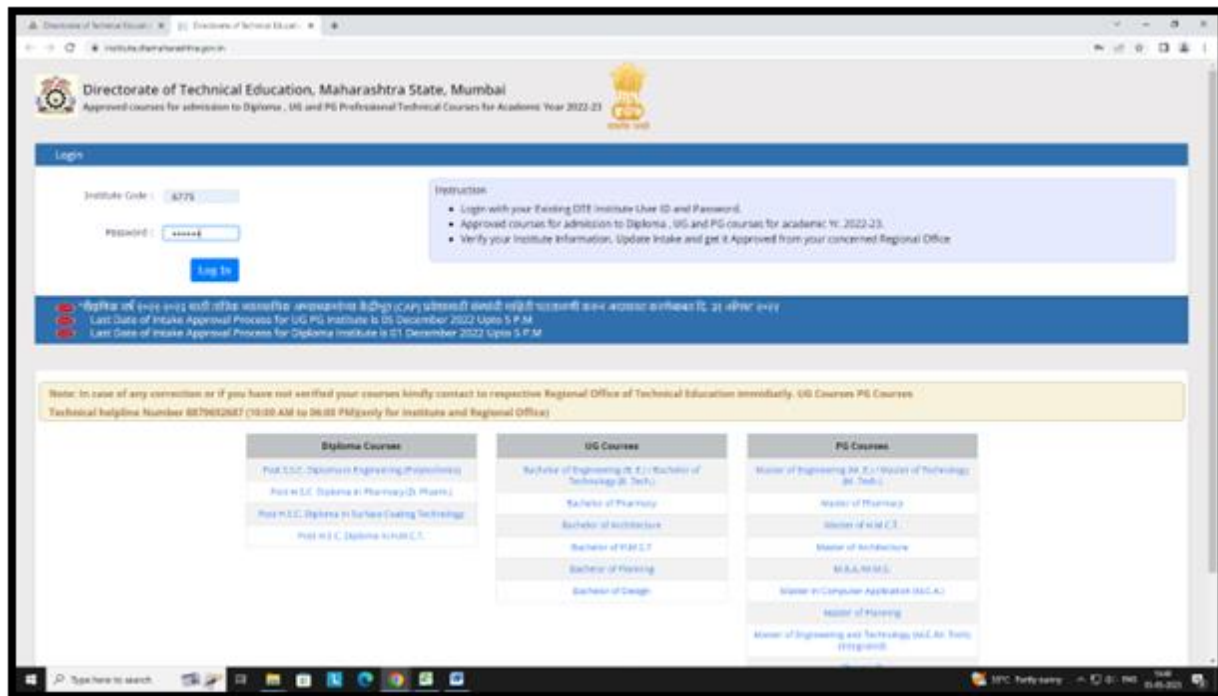

DTE (CET CELL)

State Common Entrance Test Cell, Government of Maharashtra Online Registration For MAH-MBA/MMS-CET

Student Login page DTE Website

6775 - Yashaswi Education Society's International Institute of Management Science, Chinchwad, Pune
 यशस्वी एज्युकेशन सोसायटी इंटरनॅशनल इन्स्टिट्यूट ऑफ मॅनेजमेंट सायन्स , chinchwad Pune

Technical Help Line Number : 8879630437

Institute Status Details for Degree

Uploaded Required Document: YES
 Confirmed by Institute: YES
 Course Approved by RO: Total: 2, Approved: 2, Pending: 0
 RO Remark, If any: -
 Springboard Bulk Registration: -