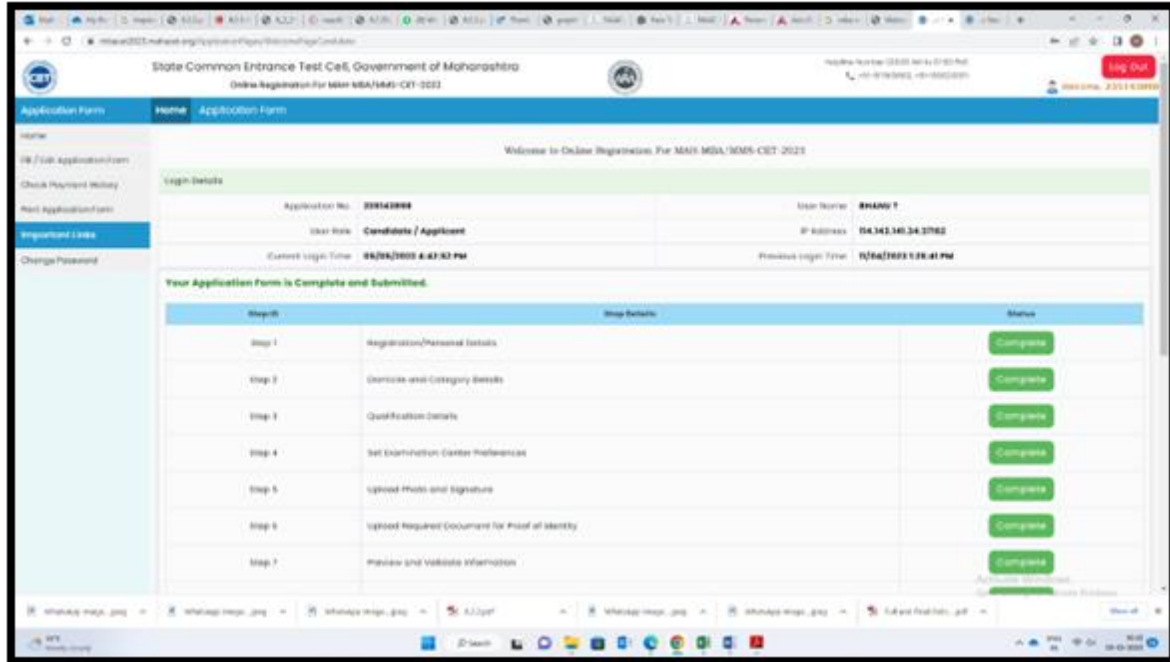

Student Application Form on DTE Portal