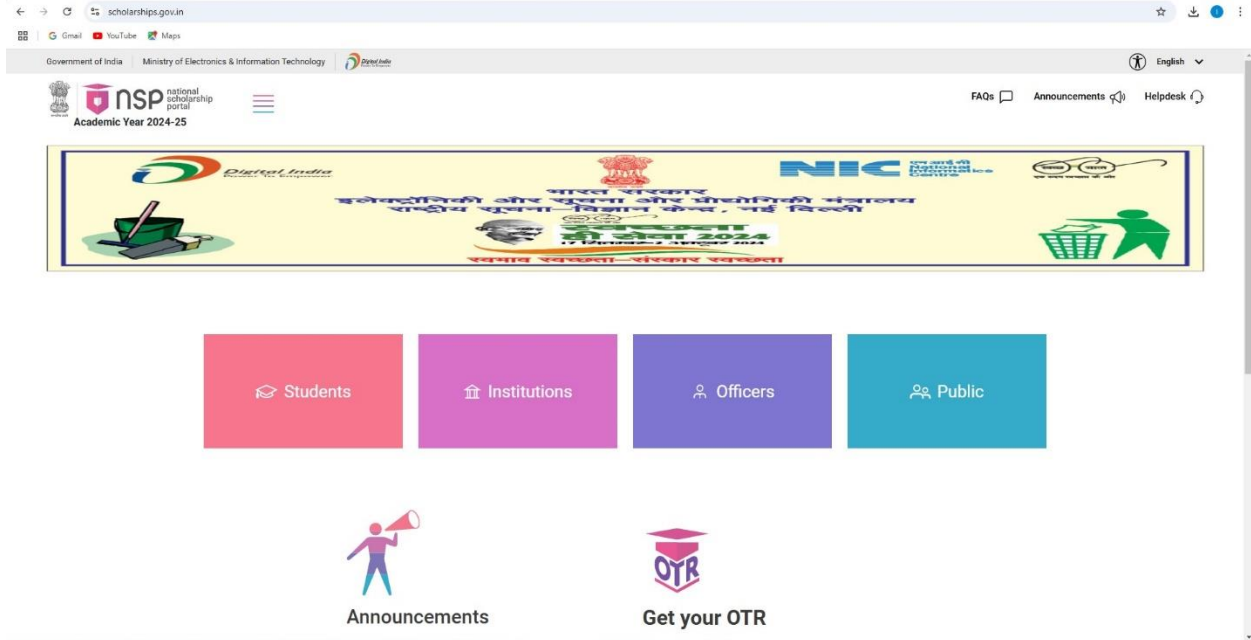

NSP (National Scholarship Portal)

NSP Student Login

Microsoft Team used for Online Institute examination

Corporate Off. : Yashaswi House, Lane No. 15, Prabhat Road, Pune - 411004 Ph.: (020) 67492727