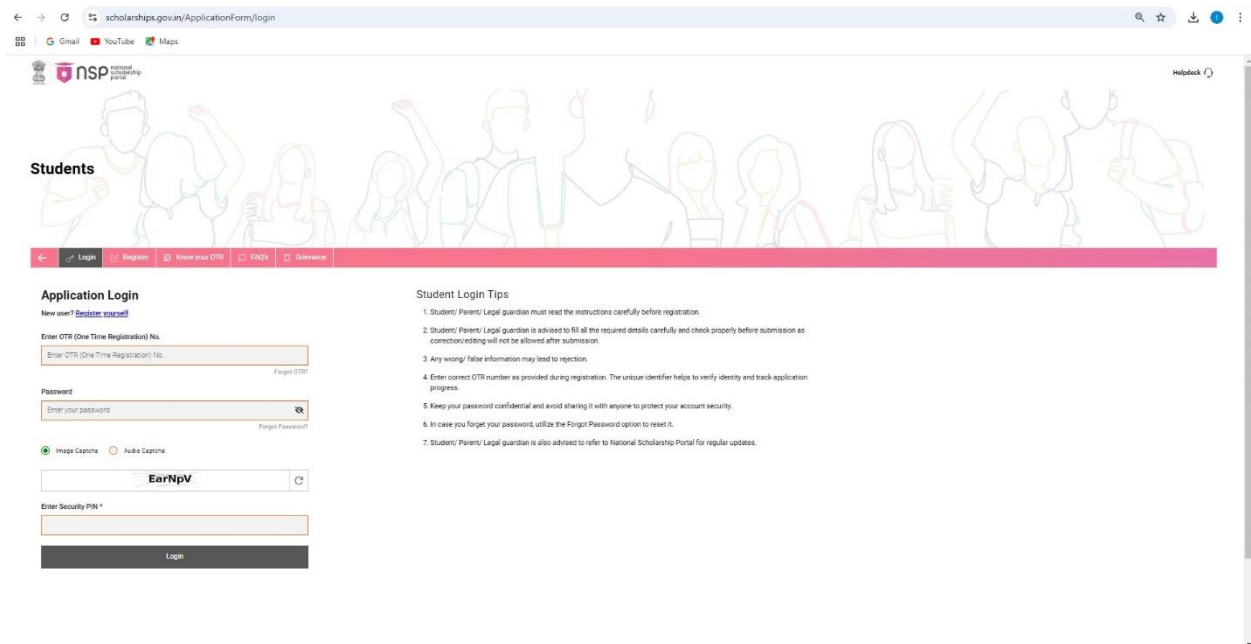

NSP (National Scholarship Portal)

NSP Student Login

Microsoft Team used for Online Institute examination

Corporate Off. : Yashaswi House, Lane No. 15, Prabhat Road, Pune - 411004 Ph.: (020) 67492727