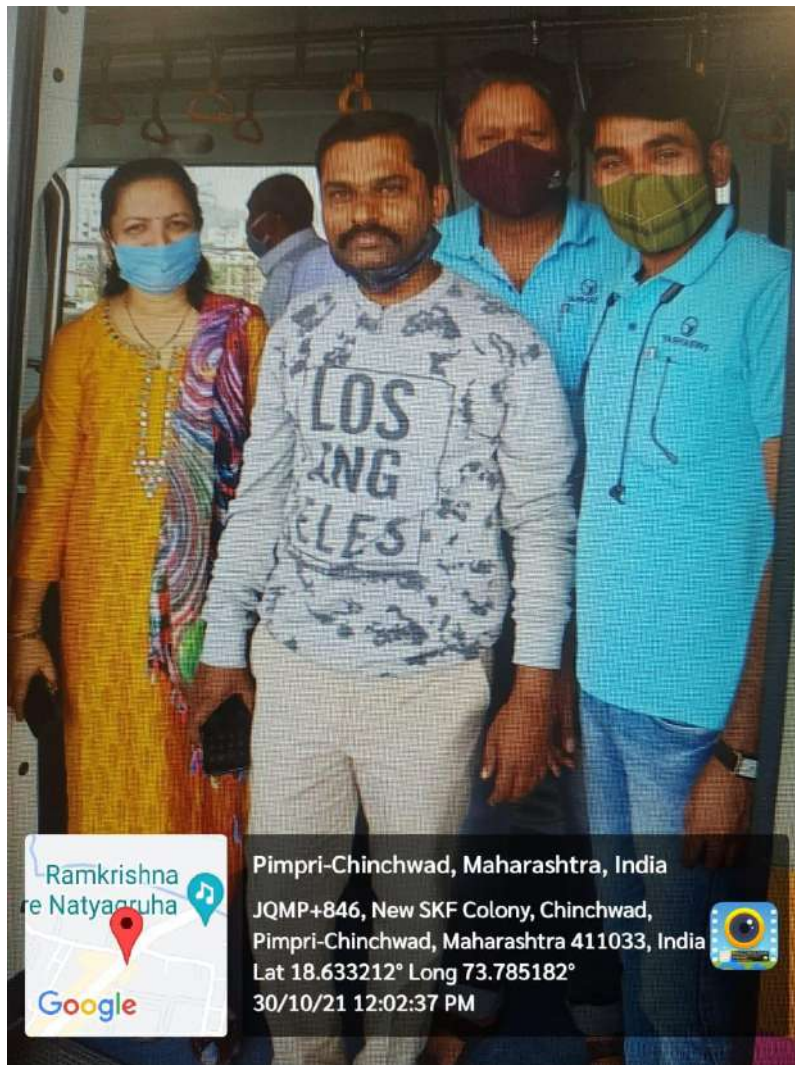

www.iims.ac.in

Report on Pune Metro Visit

Yashaswi Education Society's International Institute of Management Science organised Pune Metro Visit as practical learning for students on 30th Oct. 2021.

Director Dr. Shivaji Mundhe welcomed the gathering on occasion of Pune Metro Visit, Dr. Shivaji Mundhe sir, faculty members and students visited the Pune Metro Station- Pimpri.

He had shown the tentative design of the various metro station of Pune and also mentioned about the purpose behind keeping the particular theme of the respective metro stations.

During the visit they shown the metro platform and future blue print of the shop and various amenities to be offered at Metro Station.

The authorities at metro station had given the demonstration of the e-vehicles to be available for the passengers for local transportation and the security arrangements at the metro stations.

It was a great learning experience for the students, staff and 14 local community members taken part in it.

Thank You

Dr Shivaji Mundhe
Director

Yashaswi's IIMS, Chinchwad.

EVENT PHOTOGRAPHS

Pimpri-Chinchwad, Maharashtra, India
JQMP+846, New SKF Colony, Chinchwad,
Pimpri-Chinchwad, Maharashtra 411033, India
Lat 18.633212° Long 73.785182°
30/10/21 12:02:37 PM