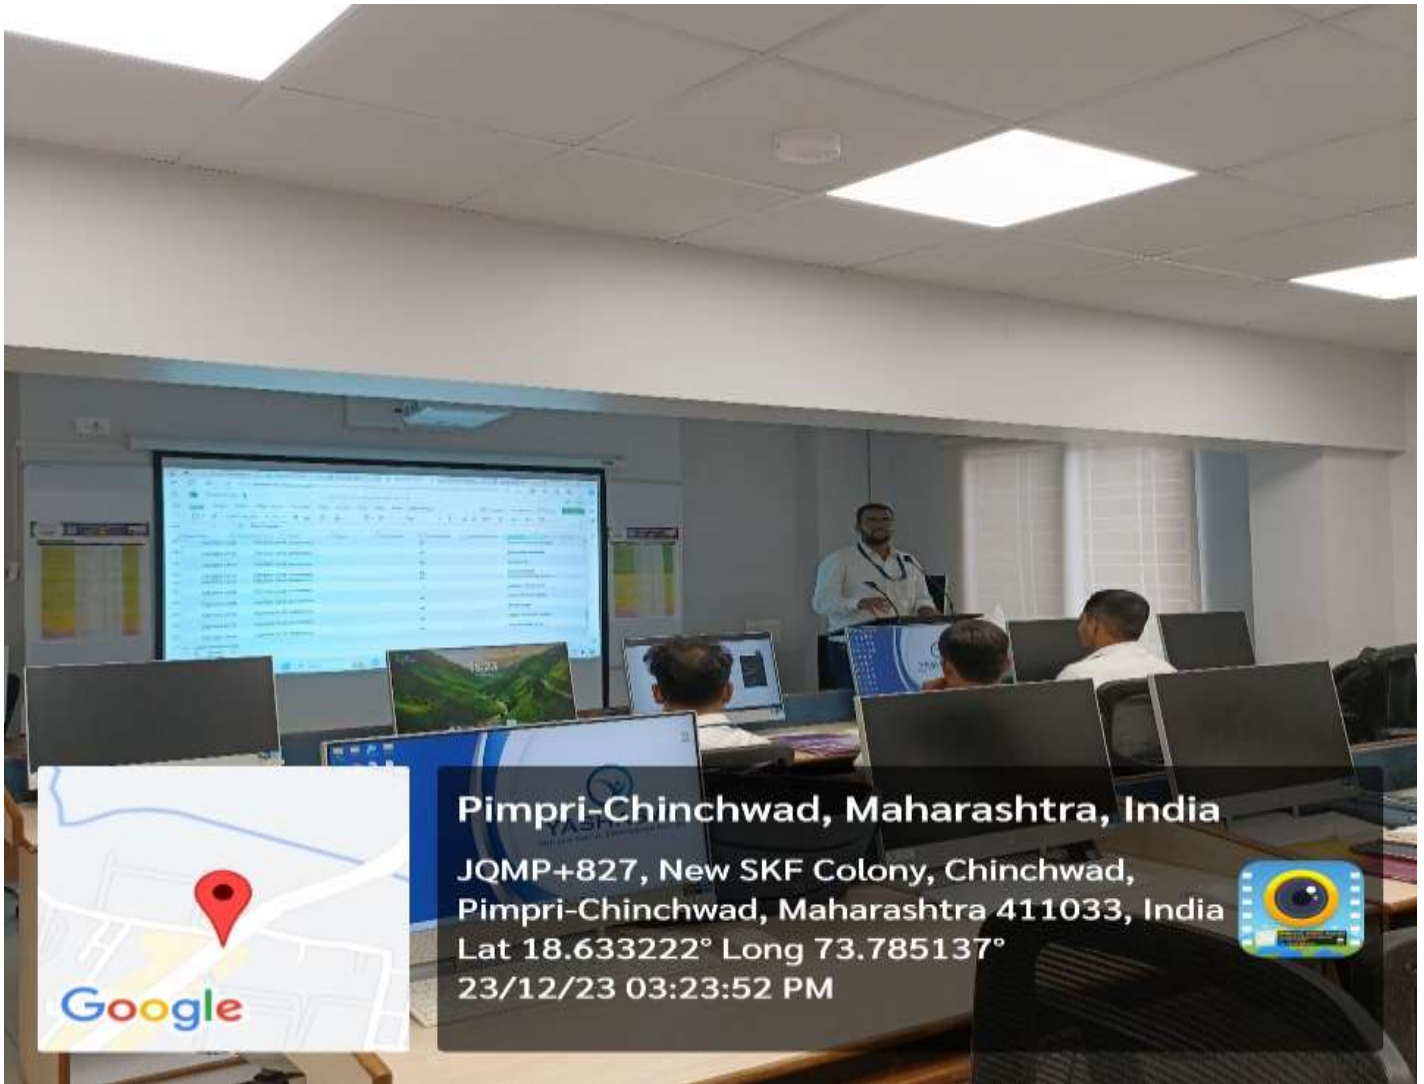

Yashaswi Education Society's

Reg No. Maha. : 417/2007/Pune

INTERNATIONAL INSTITUTE OF MANAGEMENT SCIENCE

An ISO 9001 Certified Institute

(Approved by AICTE Ministry of HRD Govt. of India, Recognised by Govt. of Maharashtra and Affiliated to Savitribai Phule Pune University)

Campus. : IIMS Bldg, S. No. 169/1/A, Opp. Elpro International, Chinchwad, Pune - 411033. Ph.: (020) 27353730/32/33/34, Fax : (020) 27354731
Website. : www.iims.ac.in E-mail : info@iims.ac.in

ICT FACILITIES

Computer Lab: