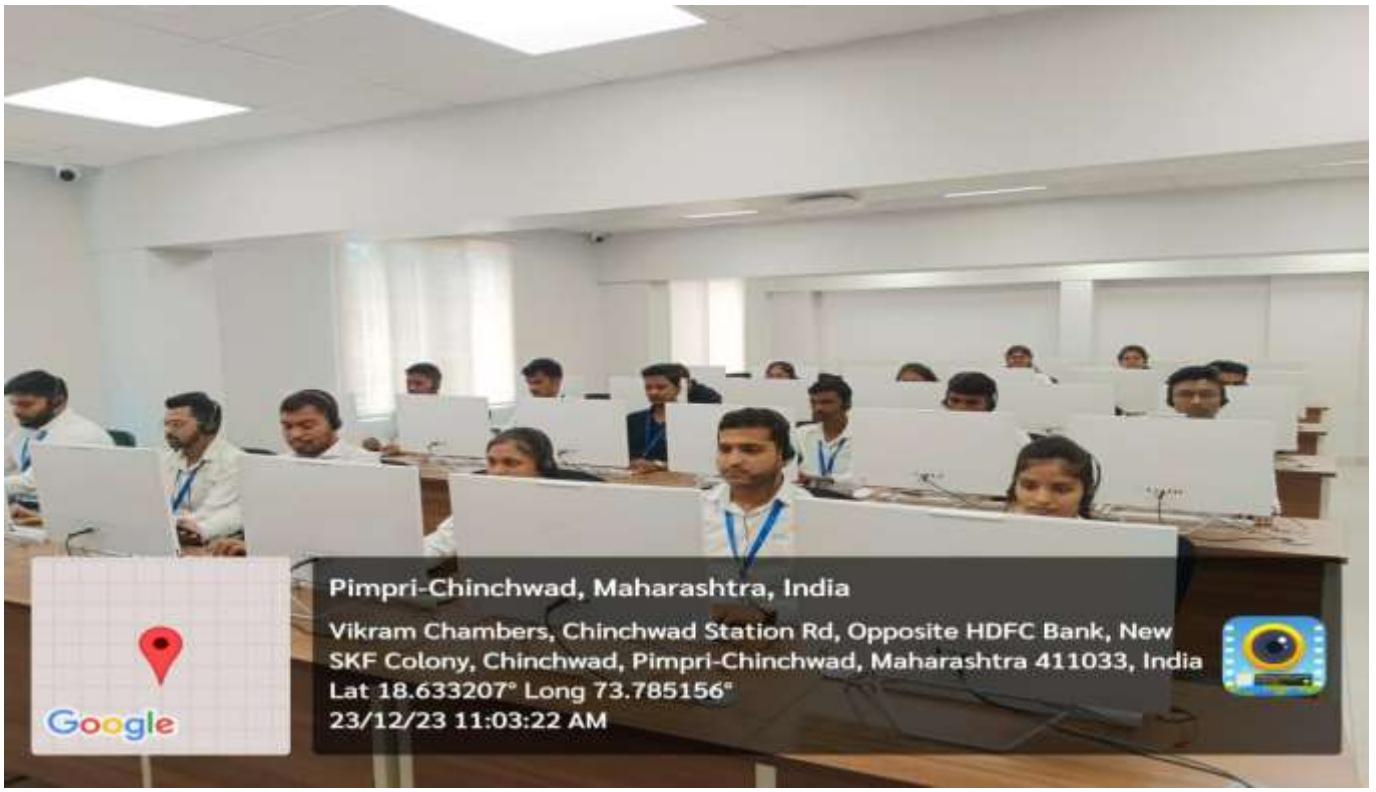

Yashaswi Education Society's

Reg No. Maha. : 417/2007/Pune

INTERNATIONAL INSTITUTE OF MANAGEMENT SCIENCE

An ISO 9001 Certified Institute

(Approved by AICTE Ministry of HRD Govt. of India, Recognised by Govt. of Maharashtra and Affiliated to Savitribai Phule Pune University)

Campus. : IIMS Bldg, S. No. 169/1/A, Opp. Elpro International, Chinchwad, Pune - 411033. Ph.: (020) 27353730/32/33/34, Fax : (020) 27354731
Website. : www.iims.ac.in E-mail : info@iims.ac.in

Language Lab: