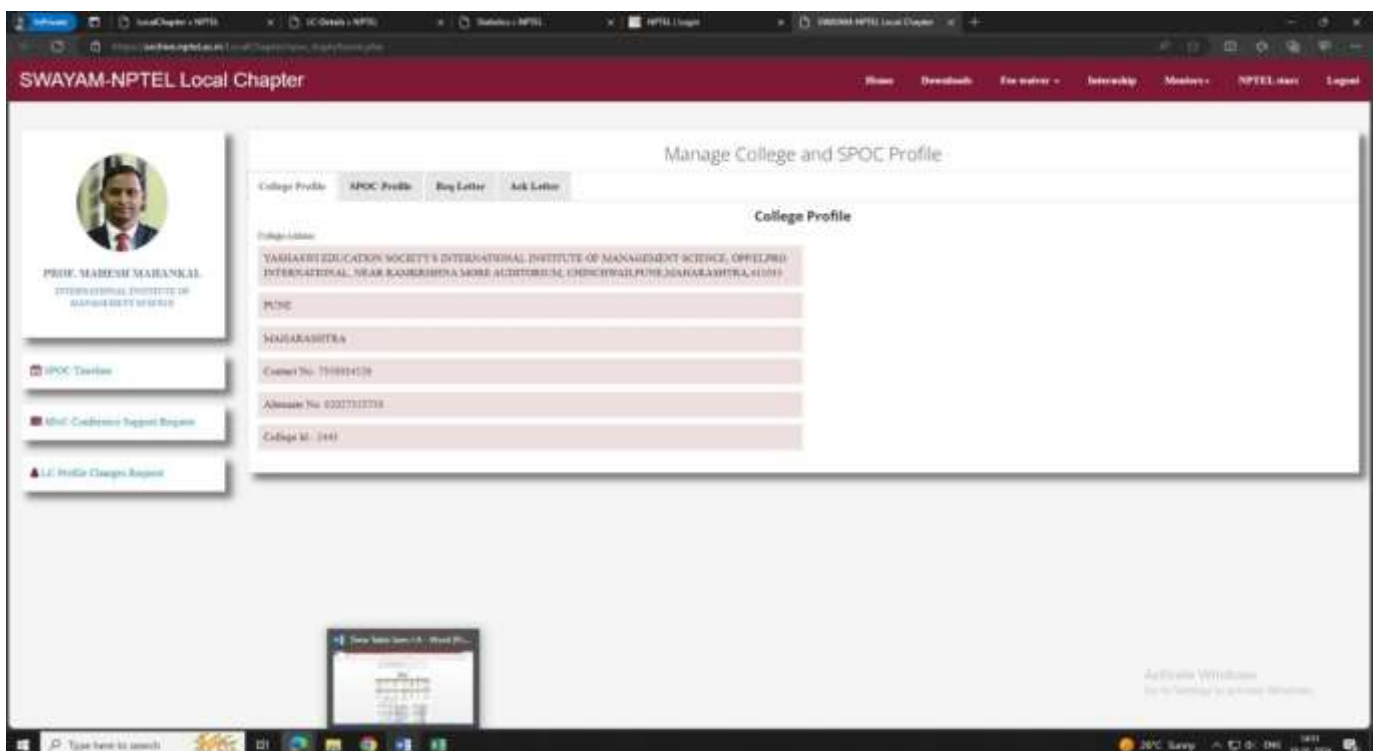

MS team Platform for MCQ Exam/ Quiz:

MOOC Platform: SWAYAM- NPTEL Dashboard for online courses:

IIT BOMBAY Spoken Tutorial Dashboard for online courses and certifications:

Plagiarism software:

Yashaswi Education Society's