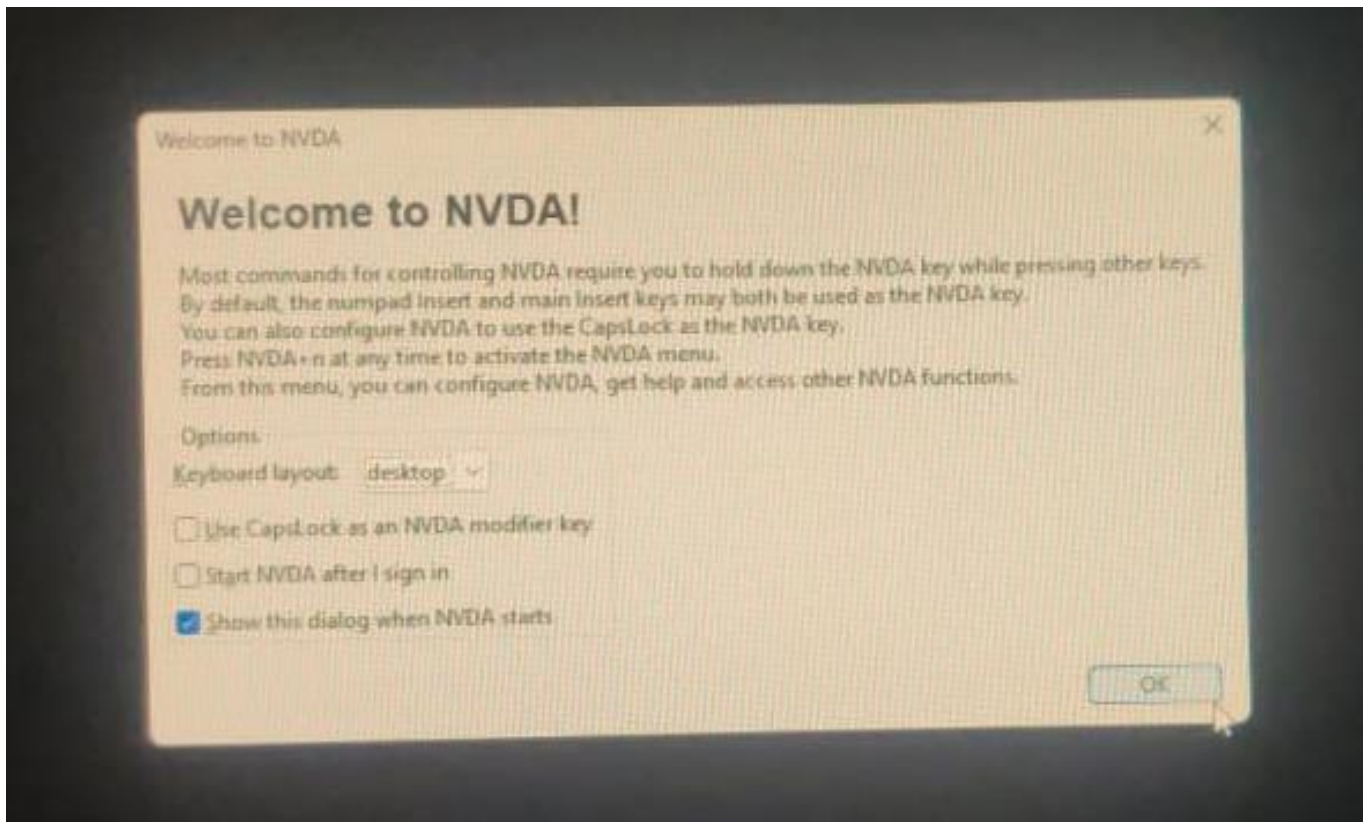

Yashaswi Education Society's

Reg No. Maha. : 417/2007/Pune

INTERNATIONAL INSTITUTE OF MANAGEMENT SCIENCE

An ISO 9001 Certified Institute

(Approved by AICTE Ministry of HRD Govt. of India, Recognised by Govt. of Maharashtra and Affiliated to Savitribai Phule Pune University)

Campus. : IIMS Bldg, S. No. 169/1/A, Opp. Elpro International, Chinchwad, Pune - 411033. Ph.: (020) 27353730/32/33/34, Fax : (020) 27354731

Website. : www.iims.ac.in E-mail : info@iims.ac.in

NVDA Software