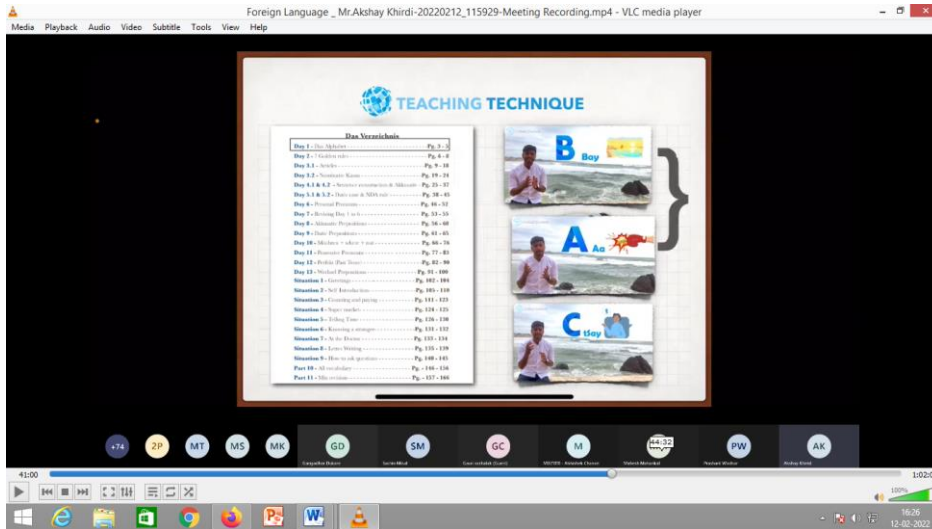

Address by Guest Speaker - Mr. Akshay Khirdi Founder, Global Dialect

Media Coverage

<https://youtu.be/bXEHTemcaZY>