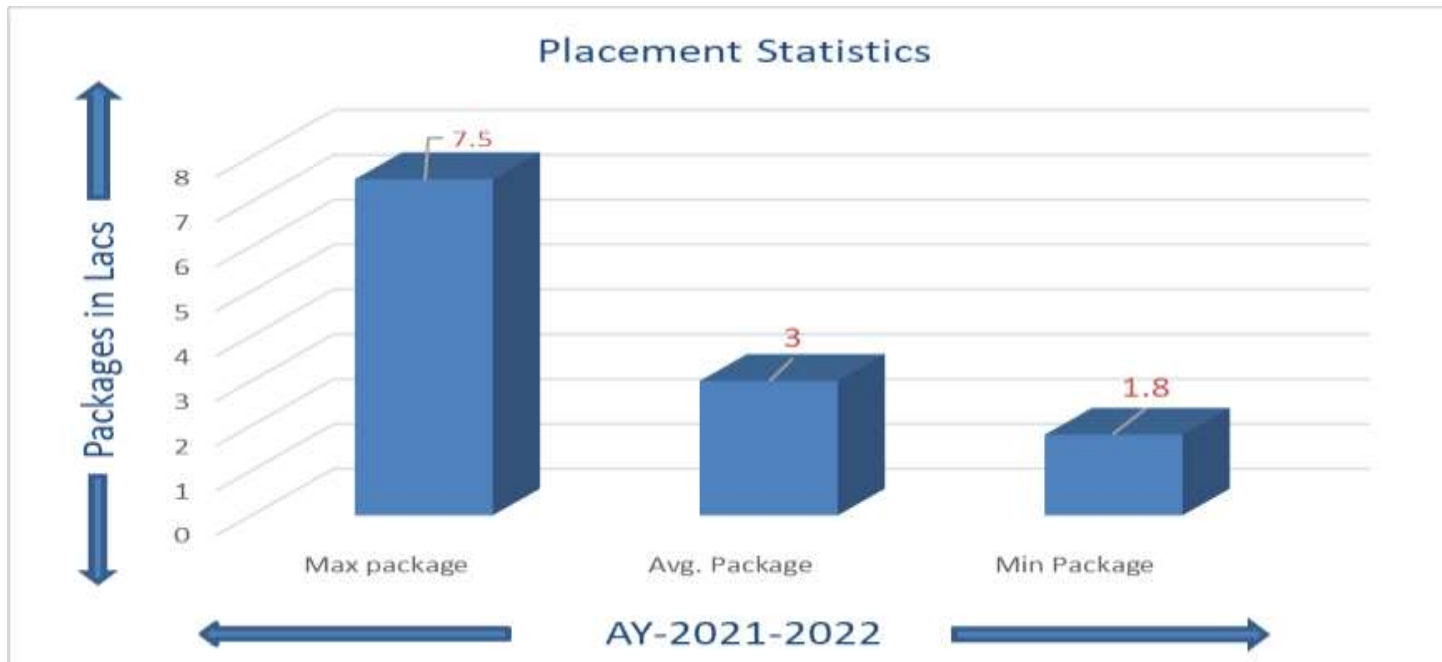

Placement Statistics MBA 2020-22 Batch

Batch	Sanctioned intake	Appeared student	Placed student	%
2020-2022	120	115	86	75

PLACEMENT BATCH –(2020-2022)

ACADEMIC YEAR-2021-2022

IIMS CHICNHWAD, PUNE

Sr. No.	Roll No	Student Name	Specialization	Name of organization & Contact Details	Designation	Package
1	20103	BODKE SAURABH NANA	Financial Management	Indeco Jeans Pvt Ltd PH-097694 90010	Jr Executive-Finance	2.80 L
2	20104	SUMIT SADASHIV BORHADE	operations & Supply Chain Management	Mahindra Logistic ,Pune Ph-9892732936	Quality Executive	2.5 L
3	20105	AADITI SADASHIV BURDE	Human Resources Management	Tool Tech System Bhosri MIDC	HR Assistant	2.8 L
4	20106	CHAVARE ONKAR BALASAHEB	Financial Management	ICICI Bank Tel:91-2226525000	Relationship Executive	3.00 L
5	20107	DAHIFALE POOJA BABASAHEB	Financial Management	Zucol service Pvt Ltd ,Pune	Experet Management	2.00 L
6	20108	DARADE DATTATRAYA NAVNATH	Marketing Management	Reliance SMSM Limited	Jio Point AM Renapur	2.00 L
7	20109	DEOKAR AMOL SHIVAJI	Financial Management	Bankangage Academy	Financial Analyst	3.00 L
8	20110	DEORE PALLAVI DHARMENDRA	Financial Management	SG Analytics, Ashmeet Gurudatte ,9762351152.	Financial Consultant	3.00 L
9	20113	GAWALI AKSHAY ASHOK	Marketing Management	Own Business	Own Business	4.00 L
10	20114	GIRAM NARAYAN SHYAMRAO	Financial Management	HCL	Investment Banking	2.80L
11	20115	HOLAMBE VISHAL BALAJI	Marketing Management	Bajaj Allianz Tel:1800 209 5858	Insurance consultant	2.4 L
12	20117	JADHAV BHANUDAS NAMDEO	Financial Management	Bajaj Finance	Sales Trainee	2.00 L
13	20120	SOJI JAIMON	Financial Management	Jio Digital Life ,Mumbai	Business Analyst FC& A	4.5 L
14	20122	KADAM ABHISHEK SANJAY	Marketing Management	Bajaj Finance	Sales Trainee	2.00 L