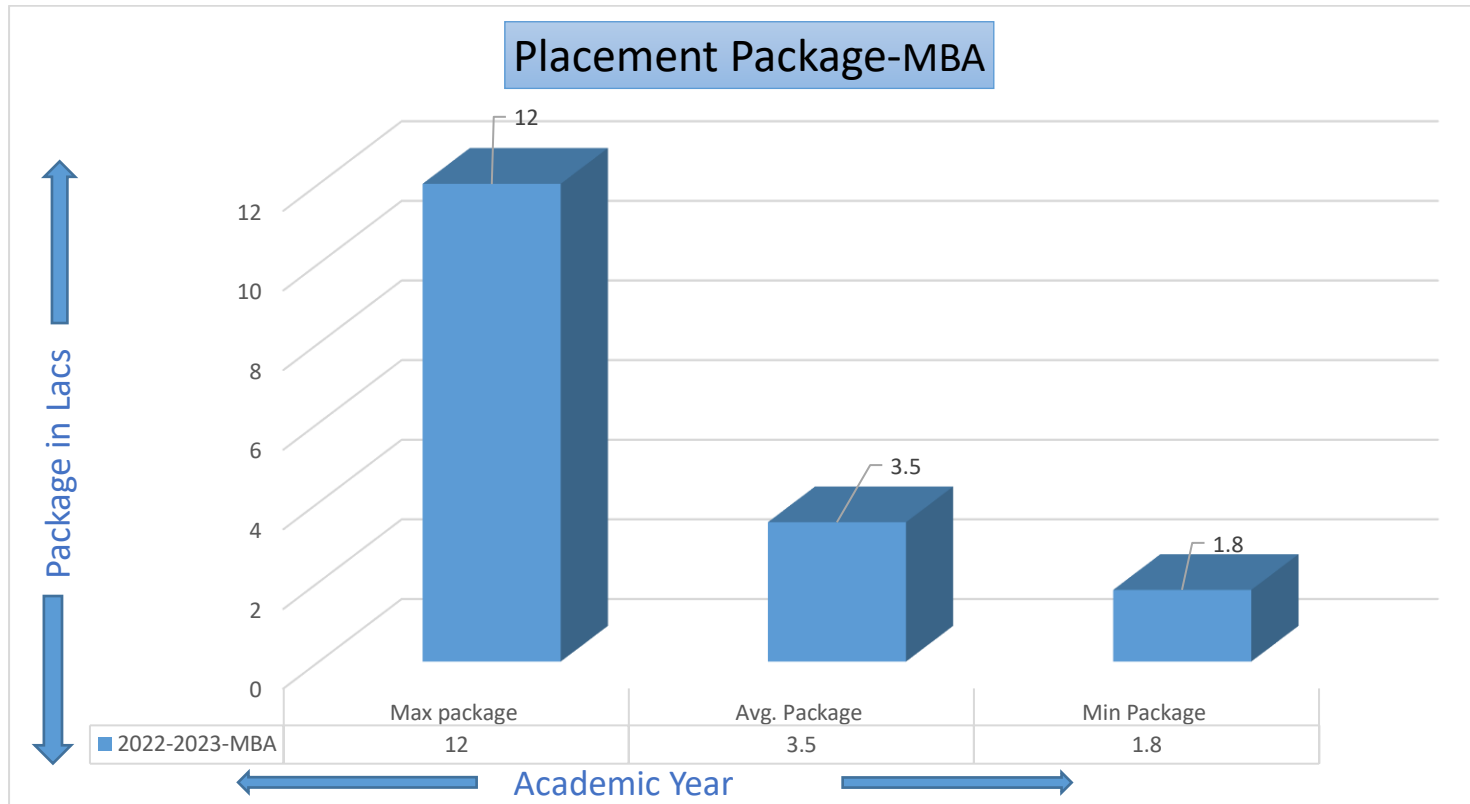

Placement Statistics-(MBA-2021-2023 Batch)

A.Placement Percentage:

Sr. No.	Academic Year	No.of Student Admitted	No.of Student Placed	Percentage (%)
1	2022-2023-MBA	123	92	75

B: Placement Packages:

Sr. No.	Academic Year	Max package	Avg. Package	Min Package
1	2022-2023-MBA	12	3.5	1.8