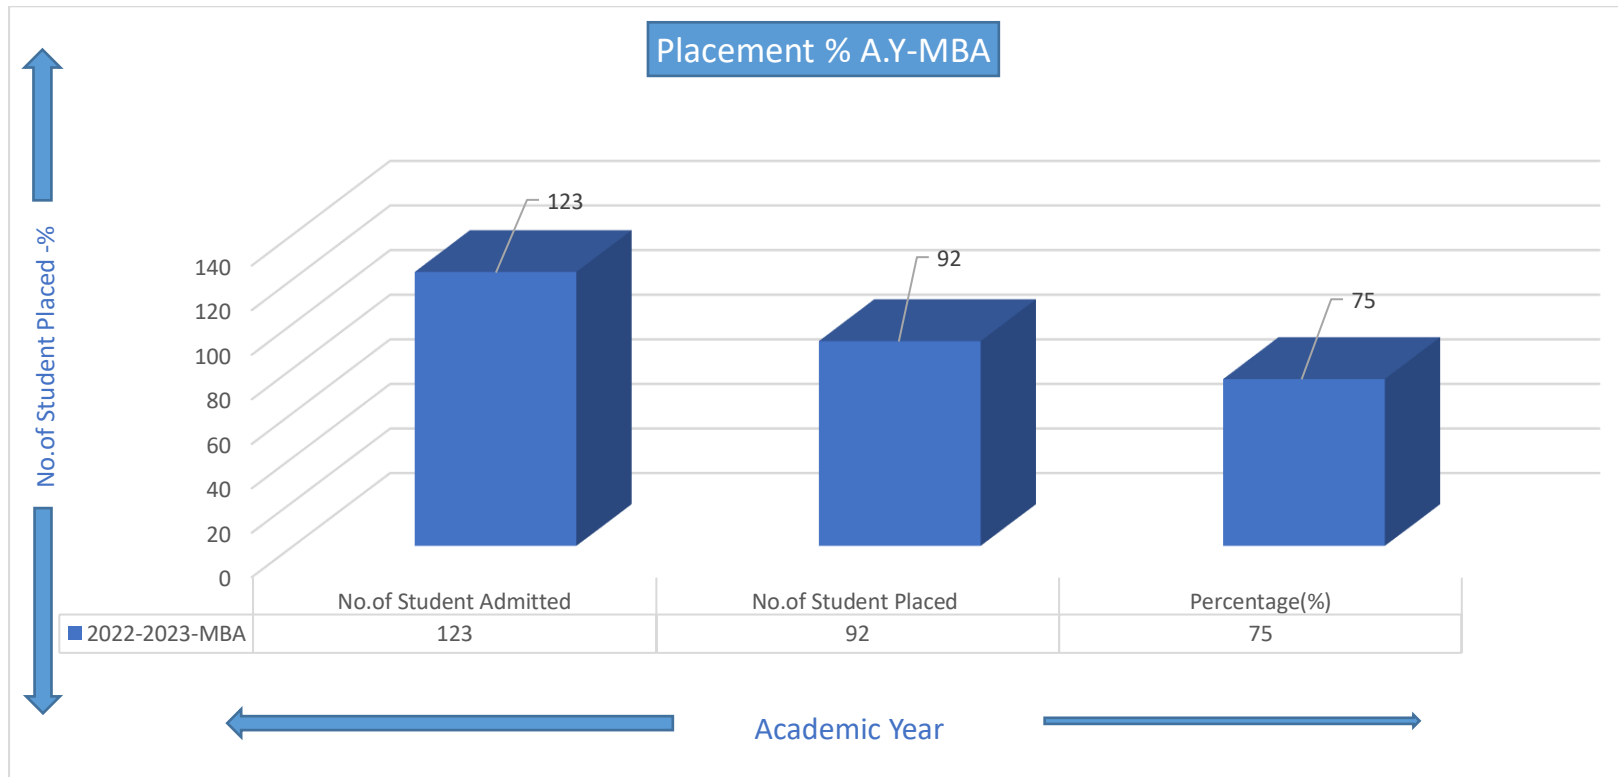

Placement Statistics-(MBA-2021-2023 Batch)

A.Placement Percentage:

Sr. No.	Academic Year	No.of Student Admitted	No.of Student Placed	Percentage (%)
1	2022-2023-MBA	123	92	75

B: Placement Packages:

Sr. No.	Academic Year	Max package	Avg. Package	Min Package
1	2022-2023-MBA	12	3.5	1.8