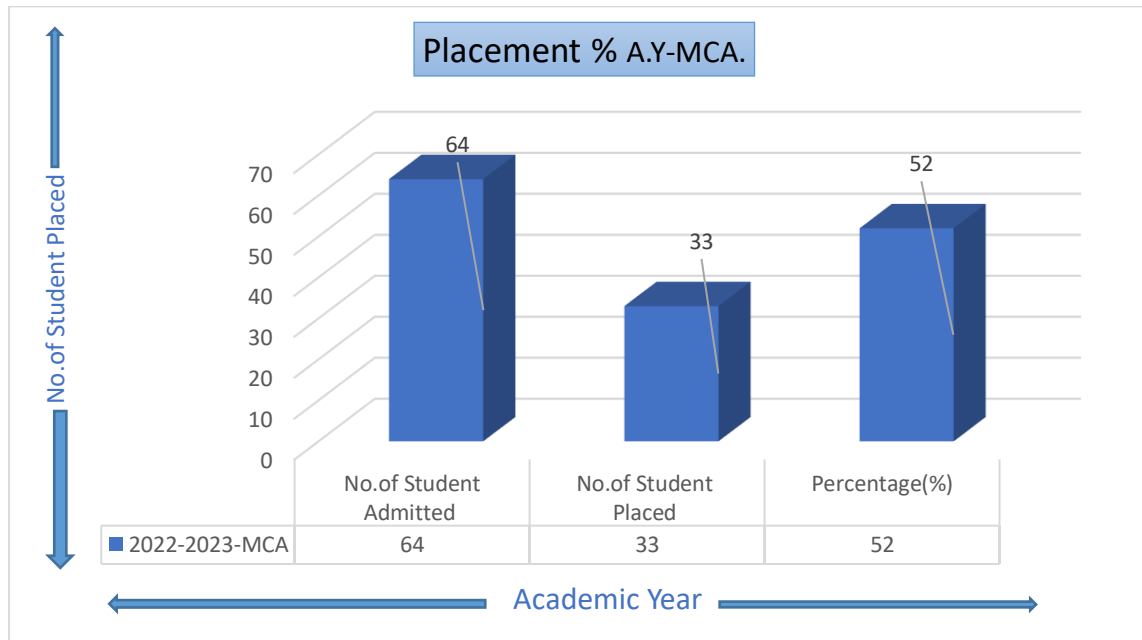

Placement Statistics-(MCA-2021-2023 Batch)

A.Placement Percentage:

Sr. No.	Academic Year	No.of Student Admitted	No.of Student Placed	Percentage (%)
1	2022-2023-MCA	64	33	52

B.Placement Packages:

Sr. No.	Academic Year	No. of Student Admitted	No. of Student Placed	Percentage (%)
1	2022-2023-MCA	64	33	52