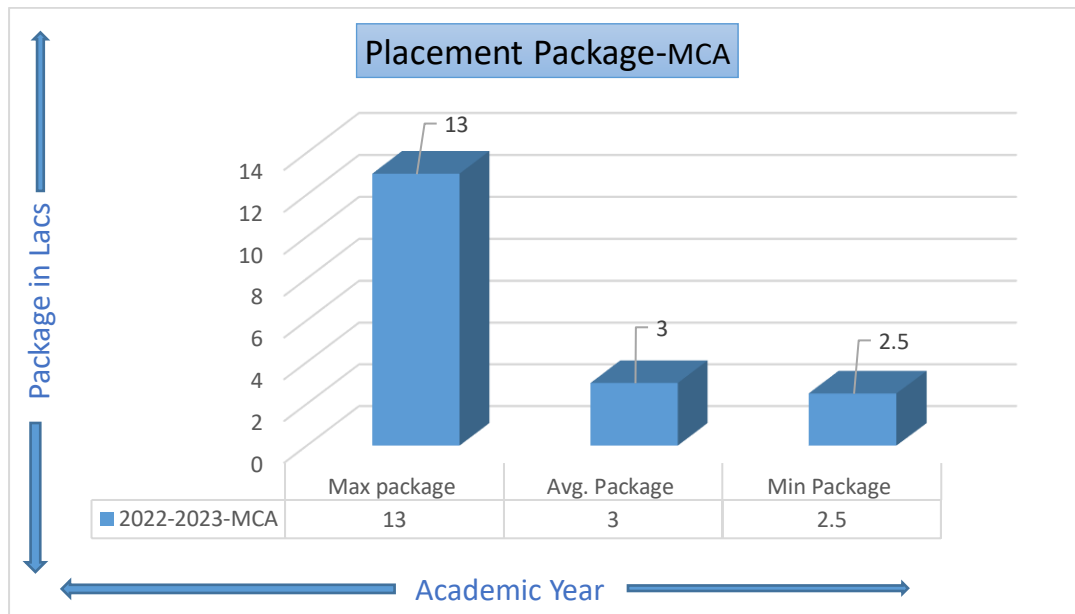

Placement Statistics-(MCA-2021-2023 Batch)

A.Placement Percentage:

Sr. No.	Academic Year	No.of Student Admitted	No.of Student Placed	Percentage (%)
1	2022-2023-MCA	64	33	52

B.Placement Packages:

Sr. No.	Academic Year	No. of Student Admitted	No. of Student Placed	Percentage (%)
1	2022-2023-MCA	64	33	52