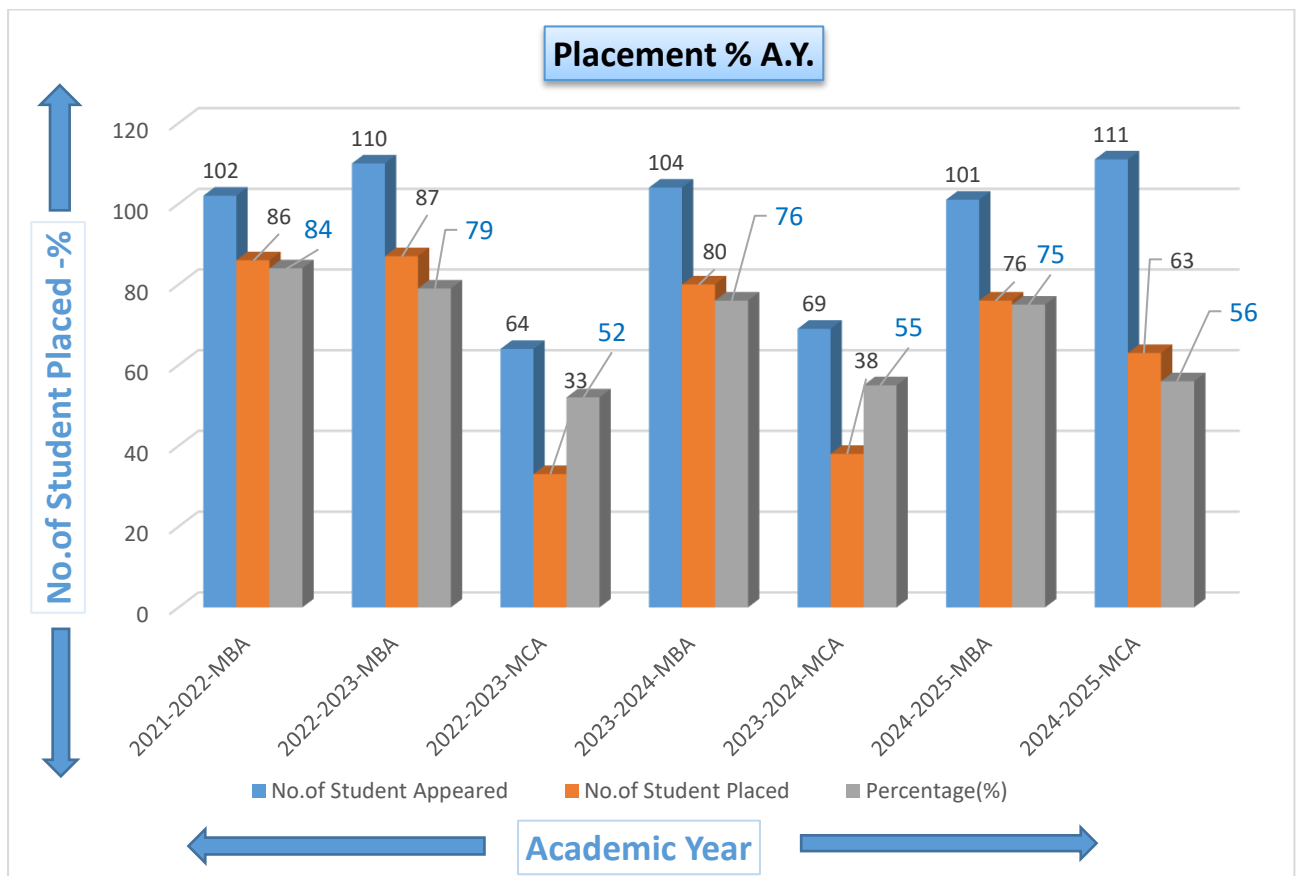

## Placement Statistics

### A.Placement Percentage:

Sr. No.	Academic Year	No.of Student Appeared	No.of Student Placed	Percentage (%)
1	2021-2022-MBA	102	86	84
2	2022-2023-MBA	110	87	79
	2022-2023-MCA	64	33	52
3	2023-2024-MBA	104	80	76
	2023-2024-MCA	69	38	55
4	2024-2025-MBA	101	76	75
	2024-2025-MCA	111	63	56

## B.Placement Packages:

Sr. No.	Academic Year	Max package	Avg. Package	Min Package
1	2021-2022-MBA	7.5	3	1.8
2	2022-2023-MBA	12	3.5	1.8
	2022-2023-MCA	13	3	2.5
3	2023-2024-MBA	8	3.5	2.5
	2023-2024-MCA	6	3.3	1.8
4	2024-2025-MBA	8	3.5	2.5
	2024-2025-MCA	7.2	2.8	1.2