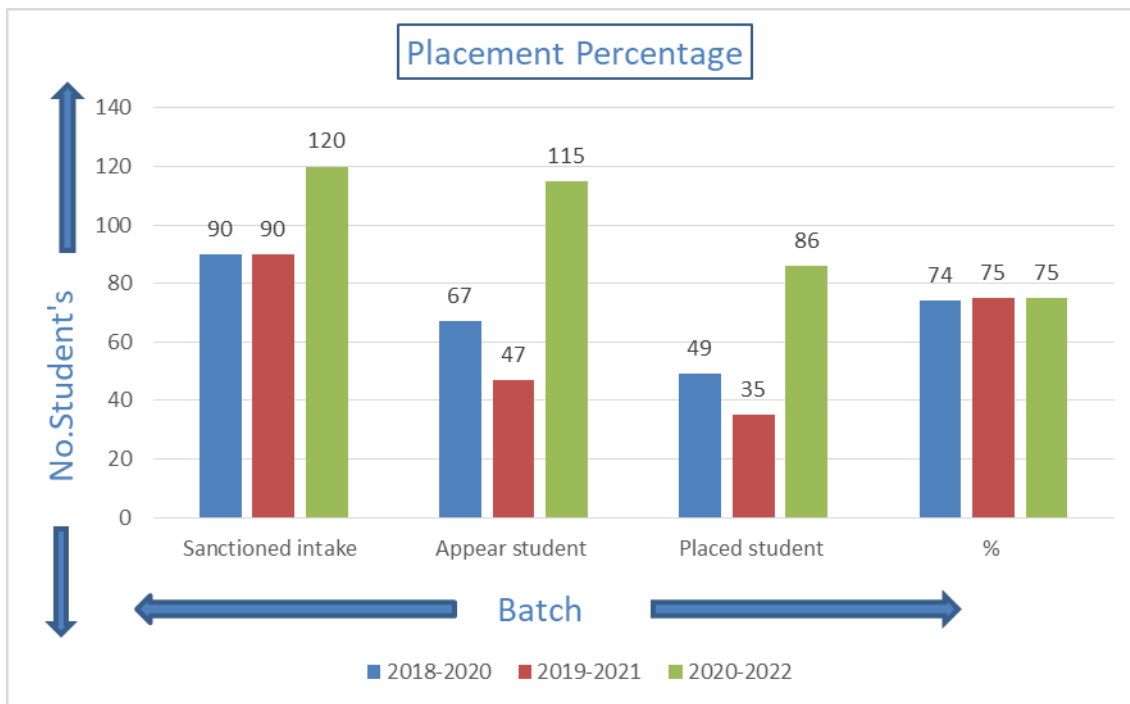

Placement Statistics

A. Placement Percentage:

Batch	Sanctioned intake	Appear student	Placed student	%
2018-2020	90	67	49	74
2019-2021	90	47	35	75
2020-2022	120	115	86	75

B.Placement Packages:

Sr. No.	Batch	Academic Year	Max package	Avg. Package	Min Package
1	2018-2020	2019-2020	7.5	4	2.5
2	2019-2021	2020-2021	5	3.5	1.8
3	2020-2022	2021-2022	7.5	3	1.8